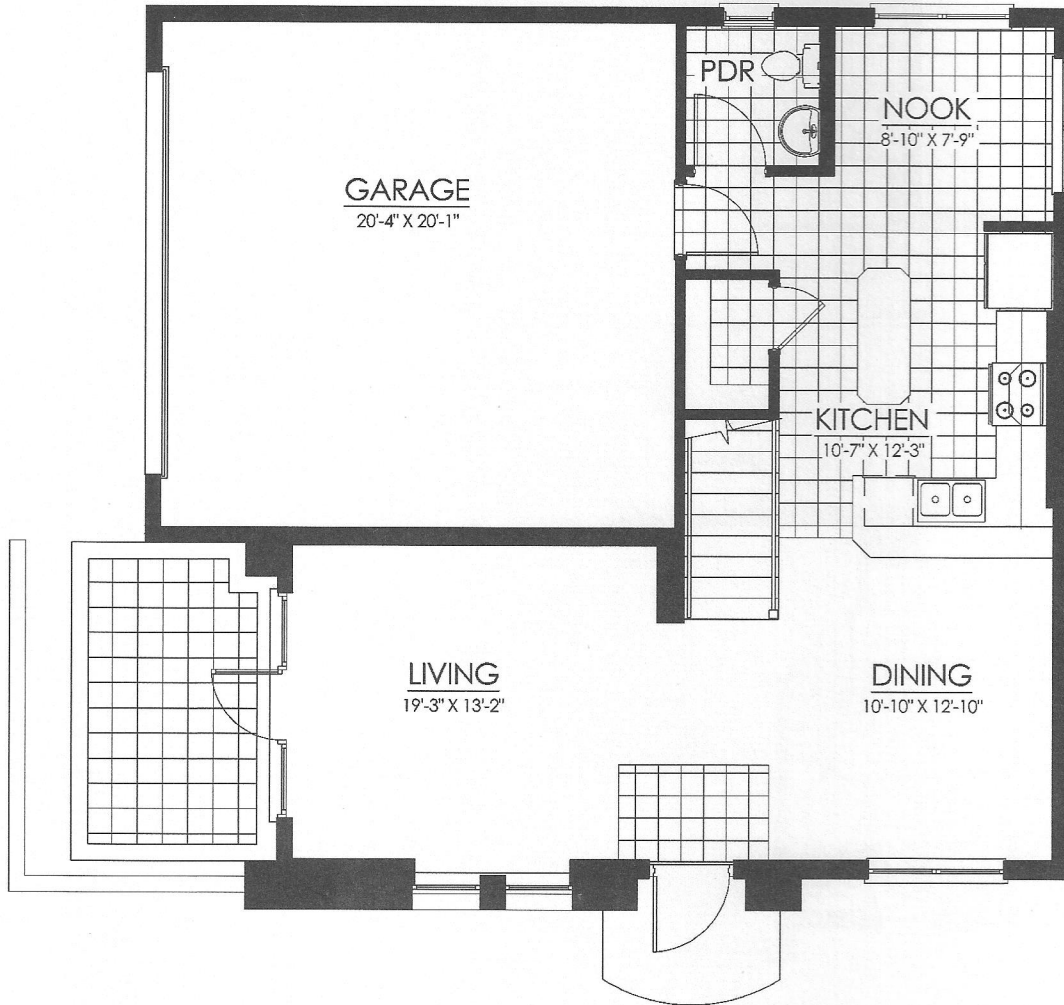

OPT. BEDROOM #3

SECOND FLOOR

CASITA  
**CASTELLA**

LIVING AREA: 1,776 SQ. FT.

STORAGE  
10'-0" X 5'-0"  
AVAILABLE ON SELECT UNITS

GROUND FLOOR